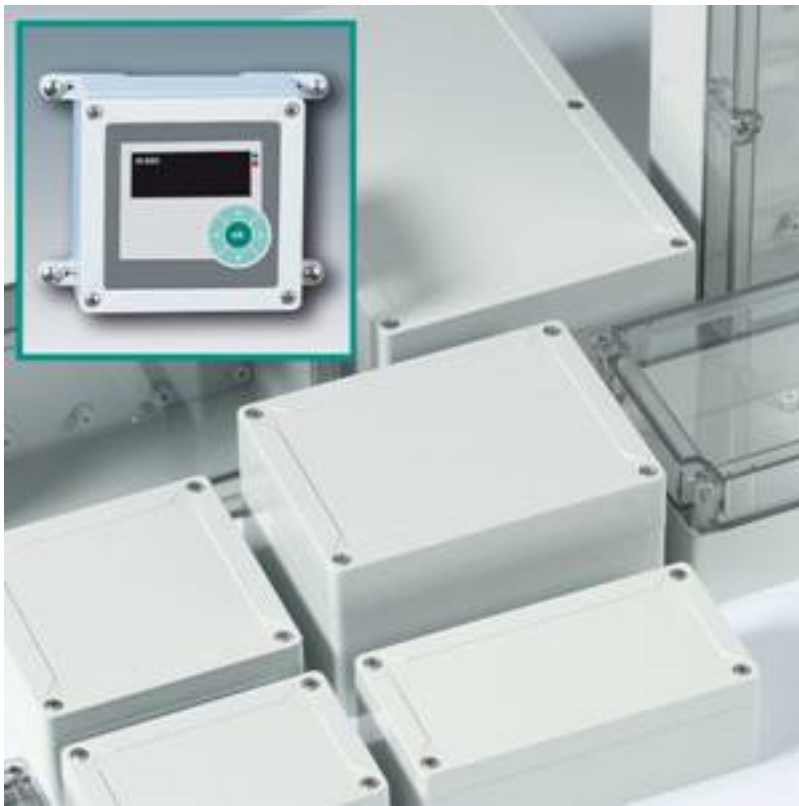

Industrial-Strength Plastic Electronic Enclosures

OKW has launched IN-BOX – its toughest ever range of industrial-strength plastic electronic enclosures. IN-BOX has all the design features and attention to detail you would expect from OKW but has been designed to cope with extremely demanding industrial environments. Typical applications will include digital and analog instrumentation, sensors, interfaces and security systems.

IN-BOX is a smart and modern design which features concealed mounting screws. All the lids (including the transparent Polycarbonate models) feature a recess for mounting a large membrane keypad or product label.

The 16 standard sizes are available with external dimensions ranging from 3.30" x 3.22" x 2.16" to 11.89" x 9.13" x 4.33". The housings are rated IP66, IP67 and NEMA 4X, and are offered molded in ABS (UL 94 HB) or Polycarbonate (UL 94 V-2). The standard color is light gray (RAL 7035).

The ABS models are impact-rated to IK07 (2 joules) while the stronger Polycarbonate models are rated to IK08 (5 joules).

Internal screw pillars are provided in the top and base for fitting PCBs, displays, mounting plates or DIN rails. The lids are mounted by quick action stainless steel locking screws. Prices for the enclosures start at \$18.